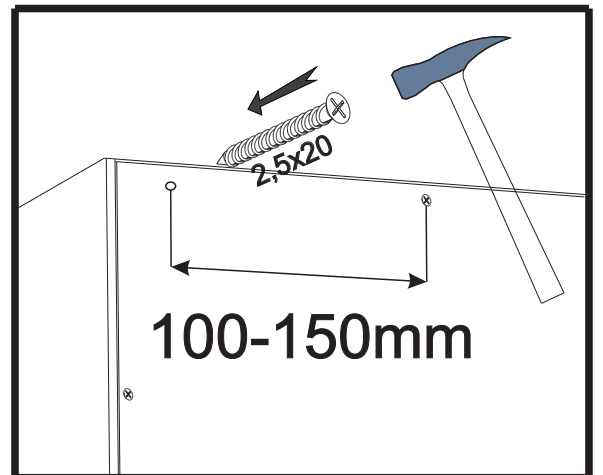

1

1  x2 (glisiera 450mm)

4  x8 (diblu rastex 15)

5  x4 (picior reglabil)

6  x2 (diblu)

12  x12 (șurub 4,0*16)

2

2  x4 (rastex 15/16mm)

3  x4 (rastex 15/18mm)

12  x3 (șurub 3,5*30)

4

3

3

x4 (rastex 15/18mm)

4

x4 (diblu rastex 15)

11

x18 (şurub 2,5*20)

5

4 9  x16 (şurub confirmator 6,3*50)

12  x8(şurub 4,0*16)

5 13  x6(şurub 3,5*30)

15  x4(excentric)

14  x4(şurub 4,0*30)

6

7 9  x8 (şurub confirmator 6,3*50)

12  x8(şurub 4,0*16)

8 13  x6(şurub 3,5*30)

15  x4(excentric)

14  x4(şurub 4,0*30)