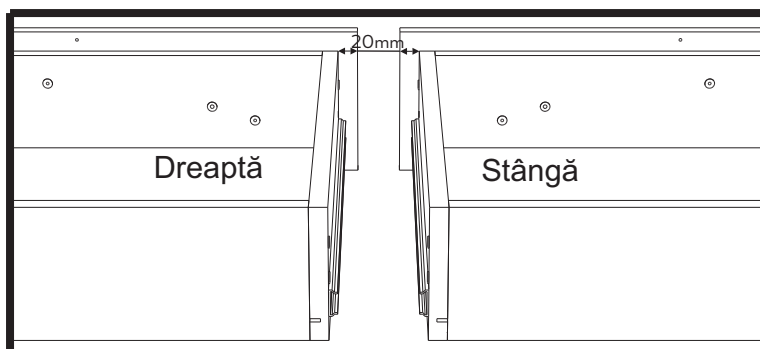

x4 (rastex 15/18mm)

9

x11 (șurub confirmator 6,3*50)

4

x11 (diblu rastex 15)

12

x4 (șurub 4,0*16)

6

- | | | | | | |
|-----------|---|-------------------------------|-----------|--|-------------------|
| 6 |  | x12 (diblu) | 13 |  | x30(șurub 3,5*30) |
| 9 |  | x60(șurub confirmator 6,3*50) | 14 |  | x12(șurub 4,0*30) |
| 12 |  | x24(șurub 4,0*16) | 15 |  | x12(excentric) |