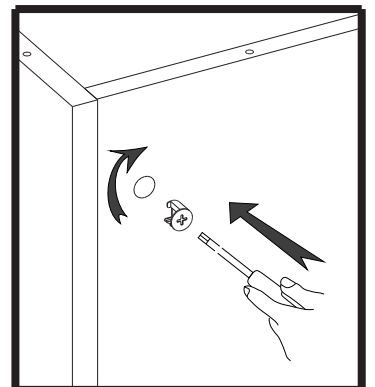

4 3 x4 (rastex 15/16mm)
9 x2 (șurub confirmator 6,3*50)