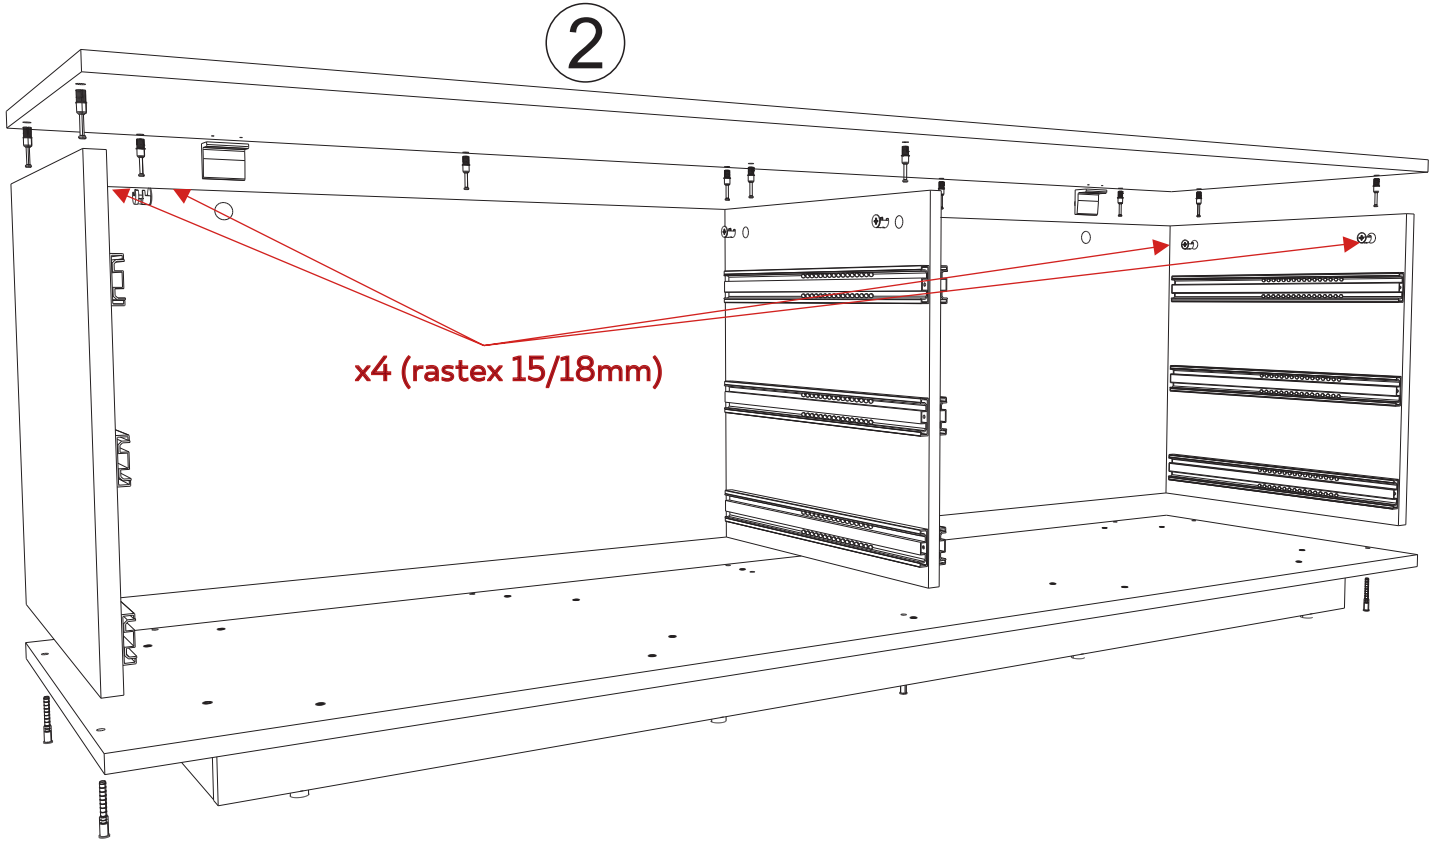

x4 (rastex 15/18mm)

9

x11 (șurub confirmator 6,3*50)

4

x11 (diblu rastex 15)

12

x4 (șurub 4,0*16)

6

- | | | | | | |
|-----------|---|-------------------------------|-----------|--|-------------------|
| 6 |  | x12 (diblu) | 13 |  | x30(șurub 3,5*30) |
| 9 |  | x60(șurub confirmator 6,3*50) | 14 |  | x12(șurub 4,0*30) |
| 12 |  | x24(șurub 4,0*16) | 15 |  | x12(excentric) |