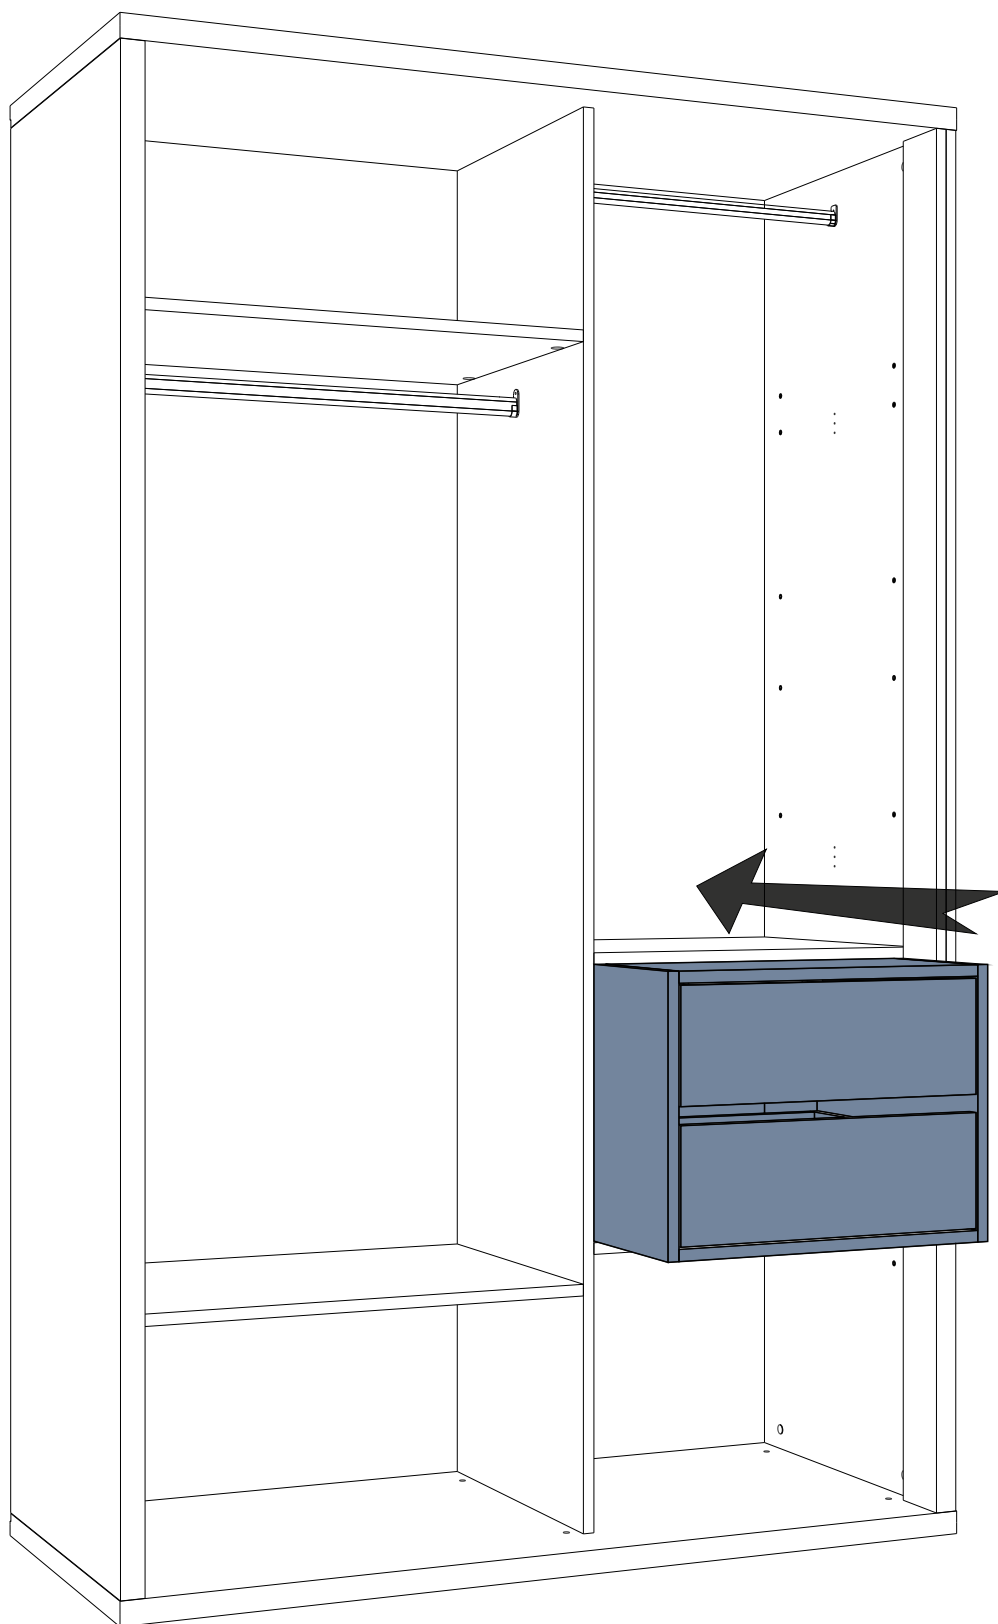

x16 (rastex 15)

4

x16 (șurub confirmator 6,3*50)

x28 (șurub 4,0*16)

5

x12 (șurub 3,5*30)

x4 (șurub 4,0*30)

x4(picior H=27)