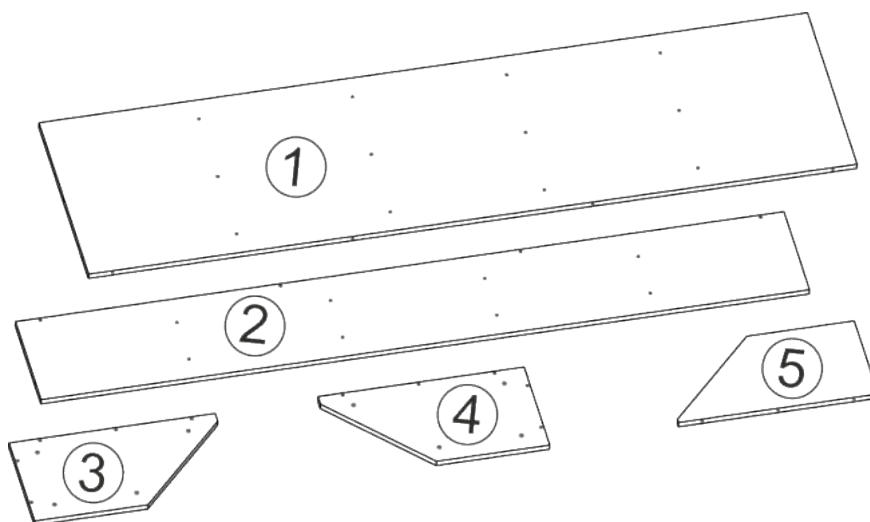

Nº buc	nume	L(mm)	W(mm)	T(mm)
1	1 Latura	2237	582	18
2	1 Parte din spate	2237	300	18
3	1 Capac	600	300	18
4	1 Fund	600	300	18
5	4 Raft	581	281	18