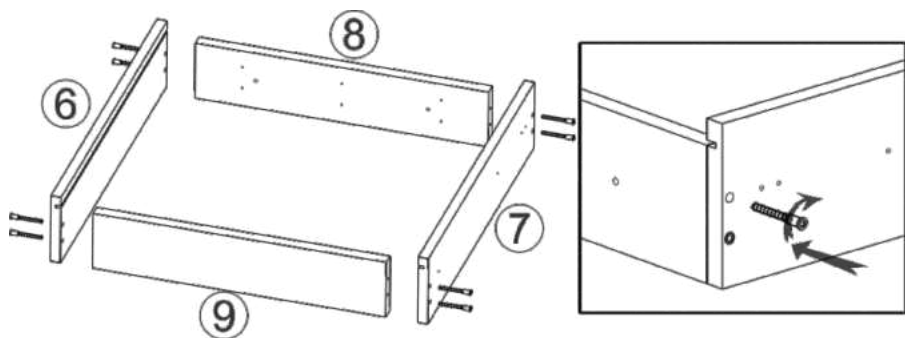

x16 (rastex 15)

4

x16 (șurub confirmator 6,3*50)

x28 (șurub 4,0*16)

5

x12 (șurub 3,5*30)

x4 (șurub 4,0*30)

x4(picior H=27)