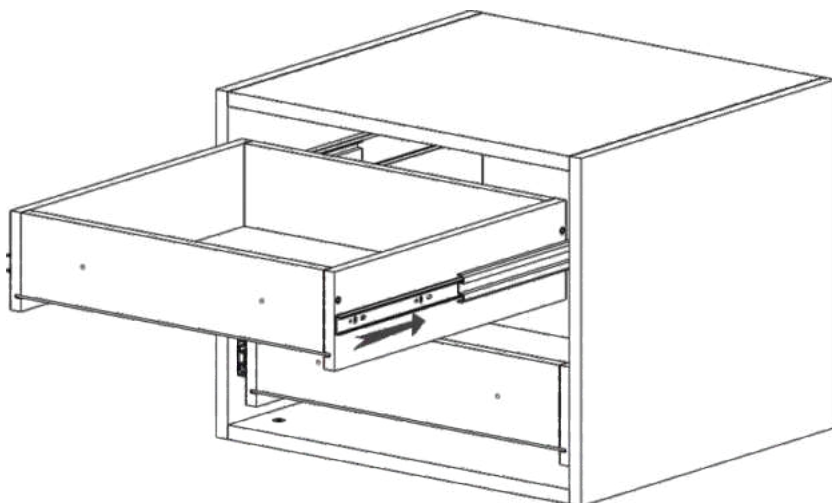

x16 (rastex 15)

4

x16 (șurub confirmator 6,3*50)

x28 (șurub 4,0*16)

5

x12 (șurub 3,5*30)

x4 (șurub 4,0*30)

x4(picior H=27)