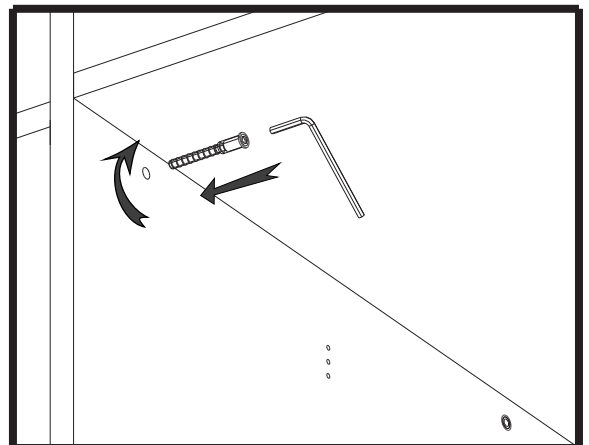

# 2

2

12

x7 (rastex 15/16mm)

x7 (şurub confirmator 6,3\*50)