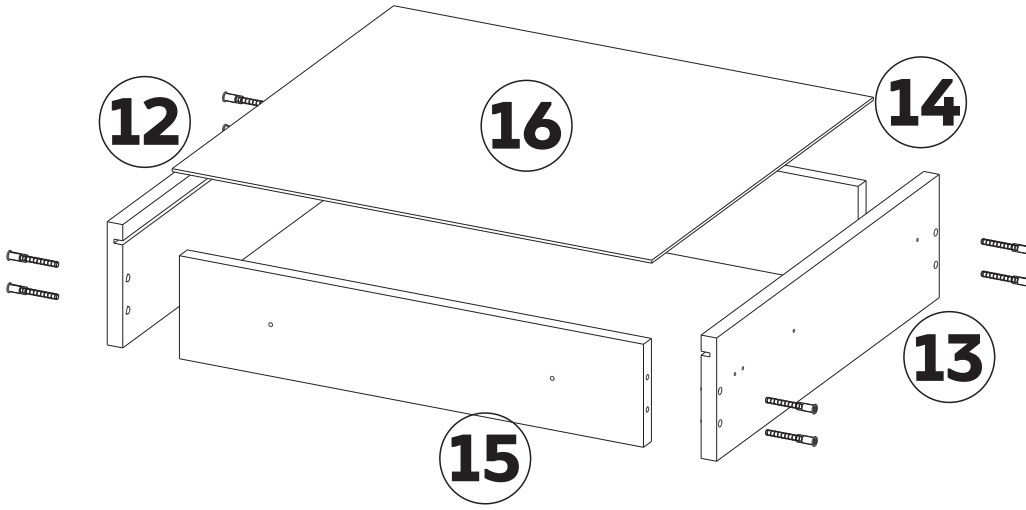

# 5

12

x16 (şurub confirmator 6,3\*50)

17

x4 (şurub 4,0\*30)

14

x28 (şurub 4,0\*16)

25

x4(excentric)

16

x12 (şurub 3,5\*30)

6

7

x4(suport raft VB35)

8

x4(diblu VB35)