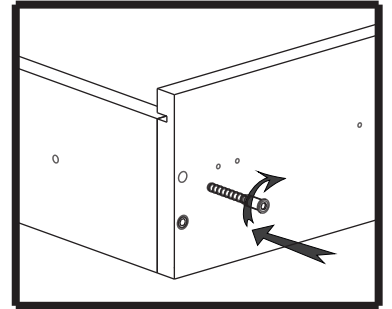

x4 (rastex 15/16mm)

5

- 3** 12  x12(suport patea din spate) **23**  350mm x1 (profil H)
- 14  x92 (șurub 2,5*20)
- 17  x12 (șurub 3,5*20)

- 4** 12  x24 (şurub confirmator 6,3*50) 17  x6 (şurub 4,0*30)
- 14  x36 (şurub 4,0*16)
- 16  x12 (şurub 3,5*30)