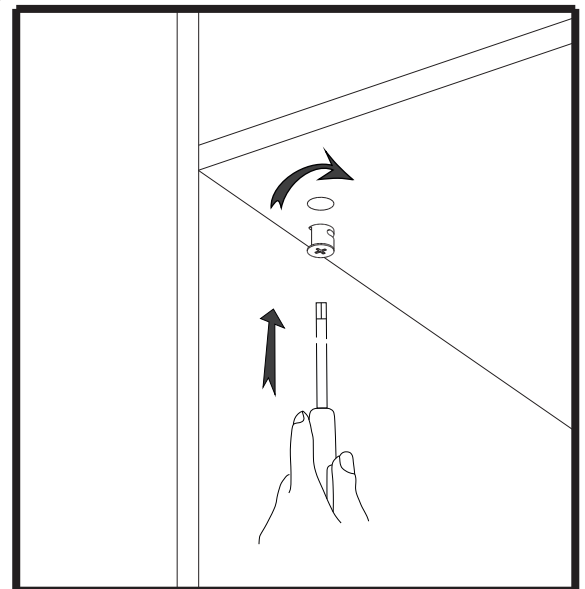

2

2

x11 (rastex 15/16mm)

3

x13 (rastex 15/18mm)

4

x6 (diblu rastex 15)

12

x8 (șurub confirmator 6,3*50)

x3 (rastex 15/16mm)

3

x4 (rastex 15/16mm)

7

8

10

x4 (rastex 15/16mm)

5